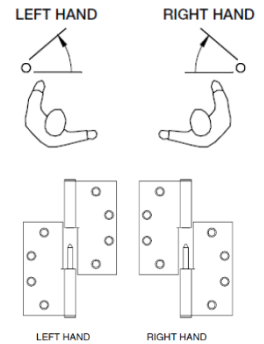

Royde & Tucker H4545 HI-LOAD concealed bearing hinges

H4545-FS

H4545-LS/RS

H4545-FS Three knuckle butt hinge
 H4545-LS/RS Two knuckle butt hinge (handed)
 4 ½ x 4 ½ " (114.3 x 114.3mm)
 Maximum adjusted door weight 265lb/120kg
 Minimum door thickness 44mm
 Maintenance free, guaranteed for 25 years
 c/w No.12 x 1¼" Phillips single helix self tapping wood screw
 Unless otherwise stated stainless steel substrate, Grade 316 stainless steel available