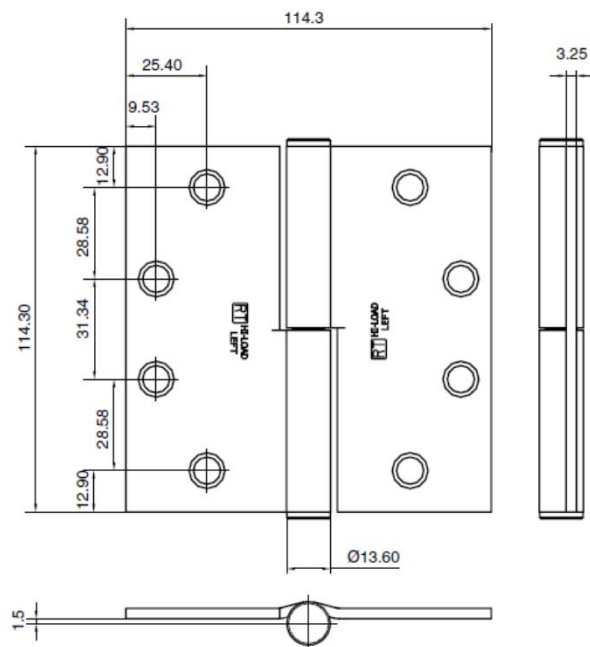

Royde & Tucker H4545 HI-LOAD concealed bearing hinges

H4545-FS

H4545-LS/RS

H4545-FS Three knuckle butt hinge
 H4545-LS/RS Two knuckle butt hinge (handed)
 4 ½ x 4 ½ " (114.3 x 114.3mm)
 Maximum adjusted door weight 265lb/120kg
 Minimum door thickness 44mm
 Maintenance free, guaranteed for 25 years
 c/w No.12 x 1¼" Phillips single helix self tapping wood screw
 Unless otherwise stated stainless steel substrate, Grade 316 stainless steel available

Conforms with ANSI 156.7 and ANSI 156.1.
 Independent UL listed.
 UL 10C (Cert No: 20110711-R26937)
 cUL 10C (Cert No: 20110831-R26937)

Royde & Tucker Ltd
 Bilton Road
 Cadwell lane
 Hitchin
 SG4 0SB
 Tel: 01462 444444
 Fax: 01462 444433
 www.ratman.co.uk
 e-mail: sales@ratman.co.uk