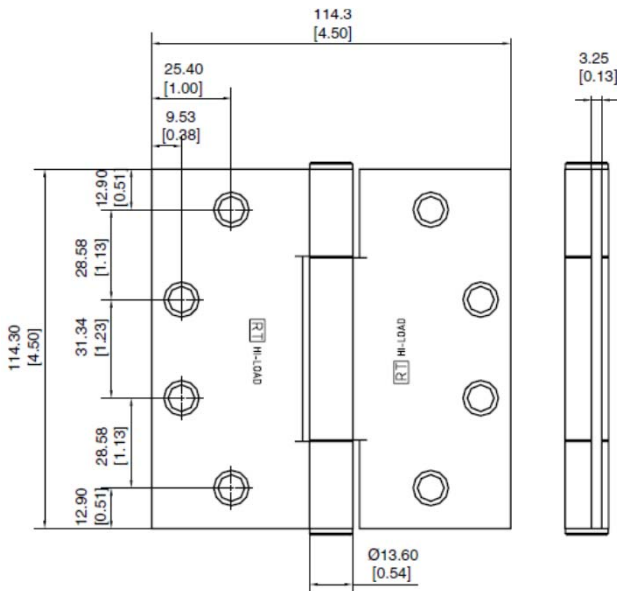

Royde & Tucker H4545 HI-LOAD concealed bearing hinges

H4545-FS

H4545-LS/RS

H4545-FS Three knuckle butt hinge
 H4545-LS/RS Two knuckle butt hinge (handed)
 4 ½ x 4 ½ " (114.3 x 114.3mm)
 Maximum adjusted door weight 265lb/120kg
 Minimum door thickness 44mm
 Maintenance free, guaranteed for 25 years
 c/w No.12 x 1¼" Phillips single helix self tapping wood screw
 Unless otherwise stated stainless steel substrate, Grade 316 stainless steel available

Conforms with ANSI 156.7 and ANSI 156.1.
 Independent UL listed.
 UL 10C (Cert No: 20110711-R26937)
 cUL 10C (Cert No: 20110831-R26937)

Royde & Tucker Ltd
 Bilton Road
 Cadwell lane
 Hitchin
 SG4 0SB
 Tel: 01462 444444
 Fax: 01462 444433
 www.ratman.co.uk
 e-mail: sales@ratman.co.uk