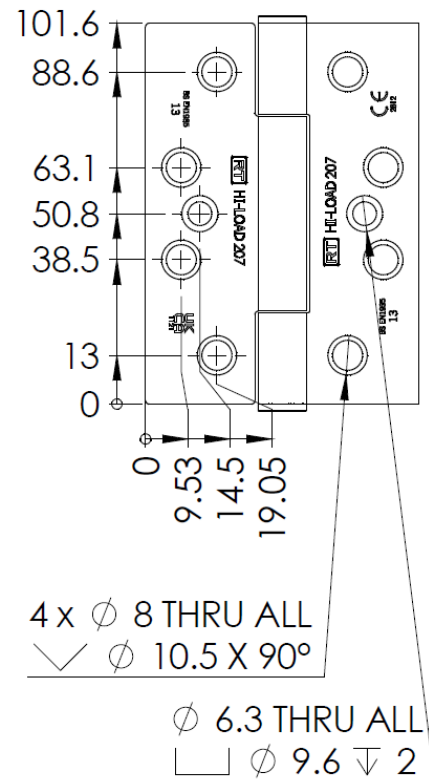

Royde & Tucker H207-412 HI-LOAD fully concealed fixings butt hinge

Leaf Only View

BS EN 1935

- 101.6x73.2x5mm Triple knuckle butt hinge
- Maximum adjusted door weight 120kg
- Minimum door thickness 44mm
- Maintenance free, guaranteed for 25 years
- To BS EN 1935 Grade 13
- CE Certificate No. 2812-CPR-AC0007
- Suitable for use on fire doors: Certifire approved – CF215
- Includes intumescent hinge pads, if being installed on fire doors
- Concealed bearings
- 8 x metric 5 x 32mm wood screws
- Unless otherwise stated stainless steel substrate, Grade 316 stainless steel available

Notes:

- The FR version has R10 corner radii for easier fitting
- Mortice detail "C" for installation

Royde & Tucker Ltd

Bilton Road
Cadwell lane
Hitchin
SG4 0SB

Tel:01462 444444

Fax:01462 444433

www.ratman.co.uk