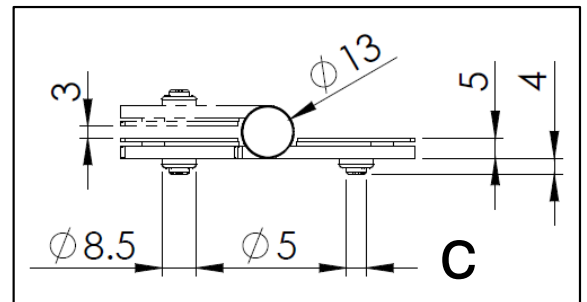

Royde & Tucker H207-412 HI-LOAD fully concealed fixings butt hinge

Leaf Only View

BS EN 1935

- 101.6x73.2x5mm Triple knuckle butt hinge
- Maximum adjusted door weight 120kg
- Minimum door thickness 44mm
- Maintenance free, guaranteed for 25 years
- To BS EN 1935 Grade 13
- CE Certificate No. 2812-CPR-AC0007
- Suitable for use on fire doors: Certifire approved – CF215
- Includes intumescent hinge pads, if being installed on fire doors
- Concealed bearings
- 8 x metric 5 x 32mm wood screws
- Unless otherwise stated stainless steel substrate, Grade 316 stainless steel available

Notes:

- The FR version has R10 corner radii for easier fitting
- Mortice detail "C" for installation

Royde & Tucker Ltd

Bilton Road
Cadwell lane
Hitchin
SG4 0SB

Tel:01462 444444

Fax:01462 444433

www.ratman.co.uk