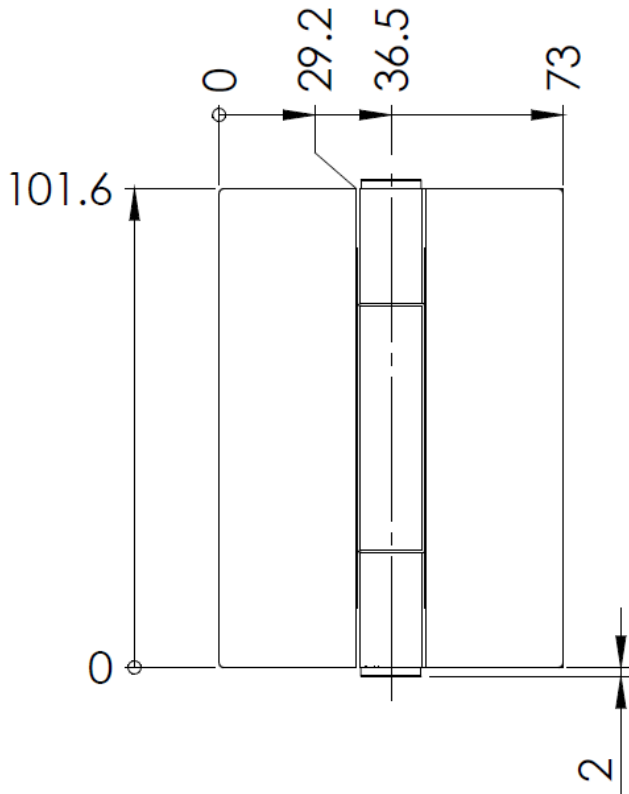

Royde & Tucker H207-412 HI-LOAD fully concealed fixings butt hinge

Leaf Only View

BS EN 1935

- 101.6x73.2x5mm Triple knuckle butt hinge
- Maximum adjusted door weight 120kg
- Minimum door thickness 44mm
- Maintenance free, guaranteed for 25 years
- To BS EN 1935 Grade 13
- CE Certificate No. 2812-CPR-AC0007
- Suitable for use on fire doors: Certifire approved – CF215
- Includes intumescent hinge pads, if being installed on fire doors
- Concealed bearings
- 8 x metric 5 x 32mm wood screws
- Unless otherwise stated stainless steel substrate, Grade 316 stainless steel available

Notes:

- The FR version has R10 corner radii for easier fitting
- Mortice detail "C" for installation

Royde & Tucker Ltd

Bilton Road
Cadwell lane
Hitchin
SG4 0SB

Tel:01462 444444

Fax:01462 444433

www.ratman.co.uk