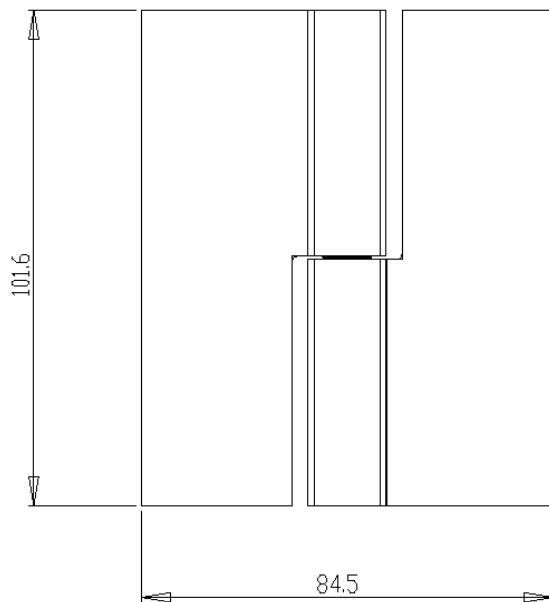

Royde & Tucker H206S-400 HI-LOAD Square knuckle, fully Concealed fixing's butt hinge

- 101.6x84.5x5mm Two knuckle lift off hinge
- Grade 304 Polished OR Satin stainless steel
- Square corners (LS/RS)
- Fully concealed fixings behind push on cover plate
- Concealed hinge bearings
- CE Certificate No. 2812-CPR-AC0135
- Maximum adjusted door weight 80kg
- Minimum door thickness 44mm