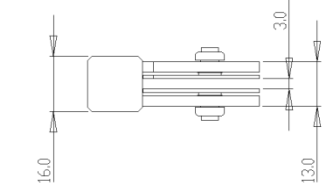

Royde & Tucker H206S-400 HI-LOAD Square knuckle, fully Concealed fixing's butt hinge

- 101.6x84.5x5mm Two knuckle lift off hinge
- Grade 304 Polished OR Satin stainless steel
- Square corners (LS/RS)
- Fully concealed fixings behind push on cover plate
- Concealed hinge bearings
- CE Certificate No. 2812-CPR-AC0135
- Maximum adjusted door weight 80kg
- Minimum door thickness 44mm