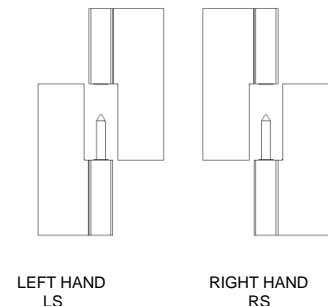

Royde & Tucker H206S-400 HI-LOAD Square knuckle, fully Concealed fixing's butt hinge

- 101.6x84.5x5mm Two knuckle lift off hinge
- Grade 304 Polished OR Satin stainless steel
- Square corners (LS/RS)
- Fully concealed fixings behind push on cover plate
- Concealed hinge bearings
- CE Certificate No. 2812-CPR-AC0135
- Maximum adjusted door weight 80kg
- Minimum door thickness 44mm