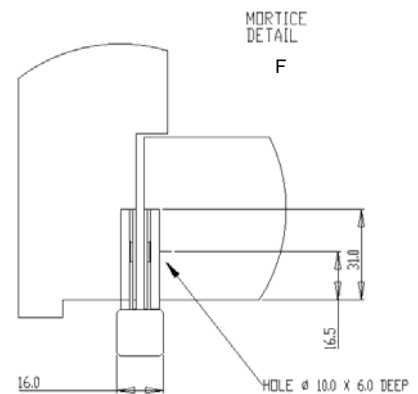

Royde & Tucker H206S-400 HI-LOAD Square knuckle, fully Concealed fixing's butt hinge

- 101.6x84.5x5mm Two knuckle lift off hinge
- Grade 304 Polished OR Satin stainless steel
- Square corners (LS/RS)
- Fully concealed fixings behind push on cover plate
- Concealed hinge bearings
- CE Certificate No. 2812-CPR-AC0135
- Maximum adjusted door weight 80kg
- Minimum door thickness 44mm