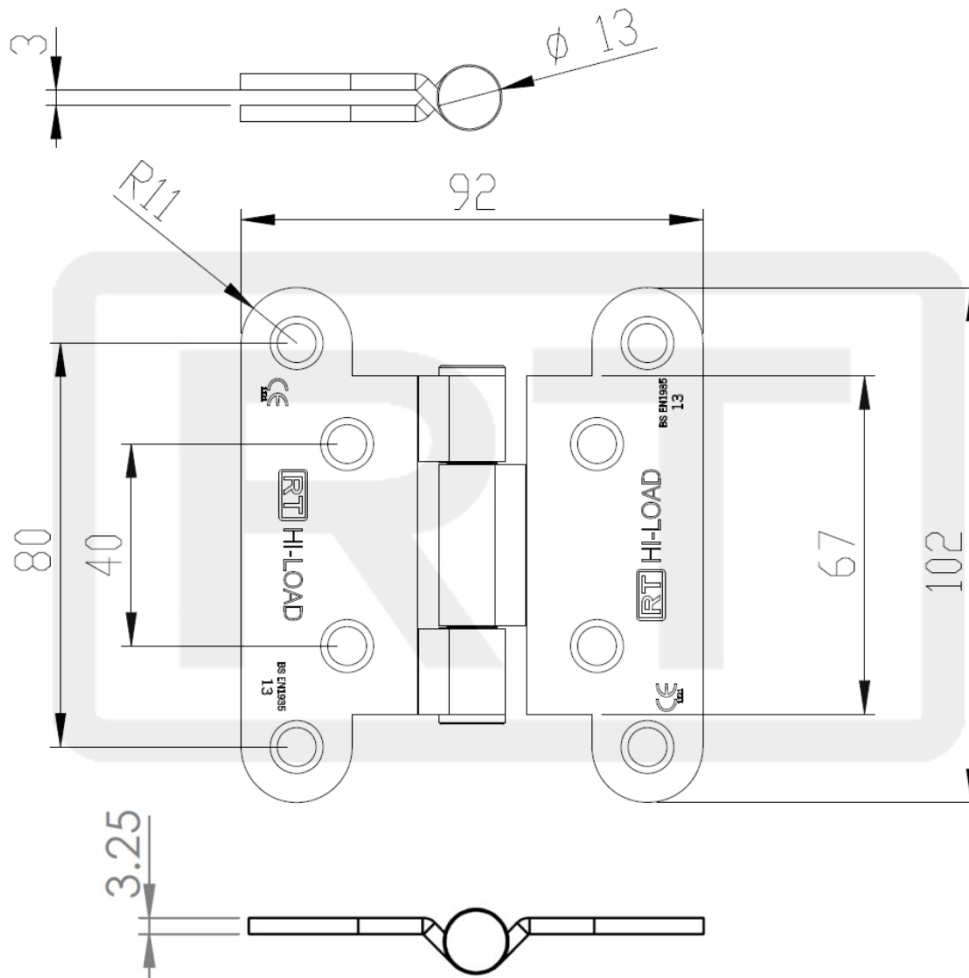

## Royde & Tucker H200-FR HI-LOAD concealed bearing butterfly butt hinge

- 102x92x3.25mm Three knuckle butt hinge
- Maximum adjusted door weight 120kg
- To BS EN 1935 Grade 13
- Minimum door thickness 44mm
- Maintenance free, guaranteed for 25 years
- CE Certificate No. 2812-CPR-AC0007 (SS)
- Suitable for use on fire doors. To be fitted with HP200 intumescent hinge pads, if being installed on fire doors
- c/w No10 x 1 ¼ " Torx Head (T25) stainless wood screws
- Unless otherwise stated stainless steel substrate, Grade 316 stainless steel available