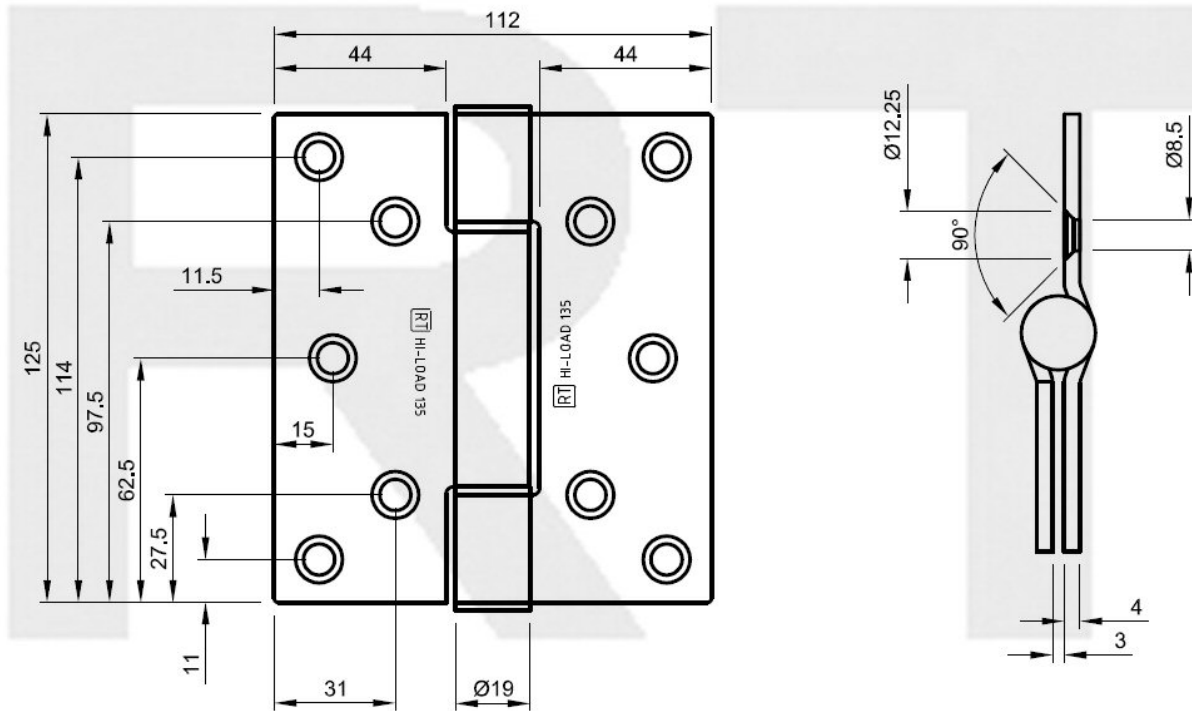

Royde & Tucker H1356 HI-LOAD butt hinge

- 125x112x4mm Three knuckle butt hinge
- Maximum adjusted door weight 200kg
- Minimum door thickness 54mm
- Maintenance free, guaranteed for 25 years
- FD60 Fire Rated
- To be fitted with HP1356 intumescent hinge pads, if being installed on fire doors
- c/w metric 6 x 32mm wood screws
- Grade 304 or 316 stainless steel available