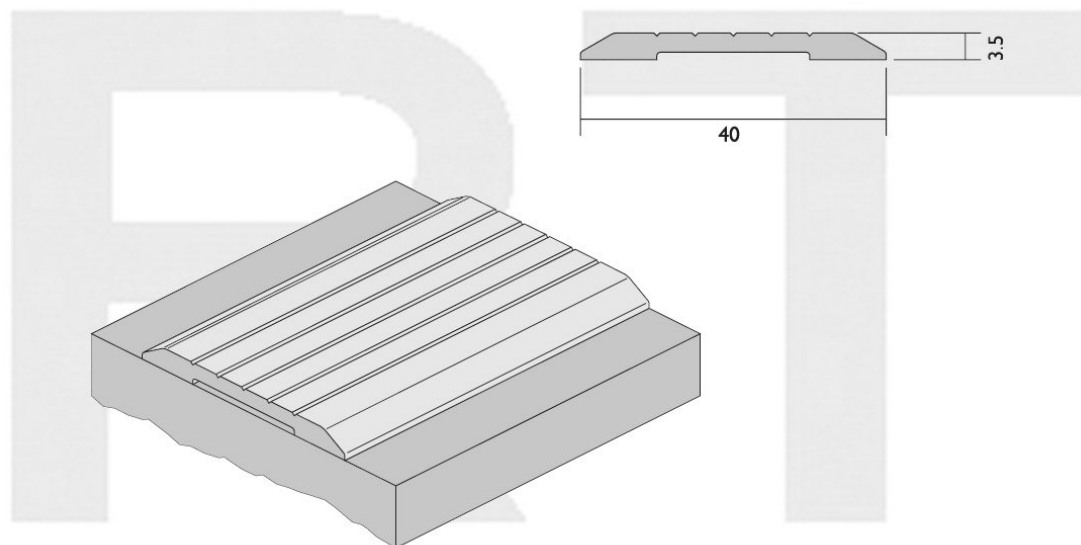

## RAVEN RP95 Threshold plate

RP95

(H)

A low profile threshold plate used in conjunction with door bottom seals to prevent rain, draught, smoke and noise infiltration.

**Location** Door sills.

**Sizes** 1000mm or 2000mm stock lengths.

**Standard Finish** Anodised Satin Clear.

**Used in conjunction** Raven door bottom seals.

**Royde & Tucker Ltd**

Bilton Road

Cadwell lane

Hitchin

SG4 0SB

Tel:01462 444444