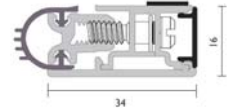

RAVEN RP87Si Door frame or Perimeter seal

RP87Si

(M)

An adjustable door stop frame seal which is an effective acoustic and medium temperature smoke seal. It is quick and easy to install onto the door frame as a door stop. It is adjustable, using concealed fixing slots for a precision fit. Seal uses independently adjustable fasteners to achieve up to 6mm adjustment for maximum effectiveness.

The multi blade seal considerably reduces the leakage of noise, smoke and air movement. The minimum deflection of the sealing fins creates maximum efficiency, offering a large tolerance for door movement over time. The seal can be mitred or butt jointed to give an integrated aesthetic appearance.

Location Head and jambs of single or double butt hinged doors.

Min/Max Gap 0mm/8mm.

Seal Sizes single or double standard doorsets

Standard Finish Anodised Satin Clear

Used in conjunction Raven door bottom seals, astragals and thresholds.