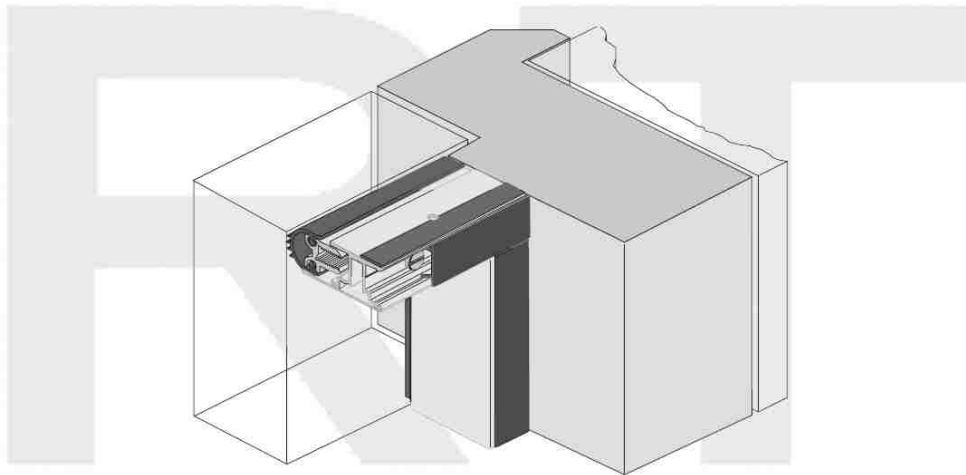

RAVEN RP87Si Door frame or Perimeter seal

RP87Si

(M)

An adjustable door stop frame seal which is an effective acoustic and medium temperature smoke seal. It is quick and easy to install onto the door frame as a door stop. It is adjustable, using concealed fixing slots for a precision fit. Seal uses independently adjustable fasteners to achieve up to 6mm adjustment for maximum effectiveness.

The multi blade seal considerably reduces the leakage of noise, smoke and air movement. The minimum deflection of the sealing fins creates maximum efficiency, offering a large tolerance for door movement over time. The seal can be mitred or butt jointed to give an integrated aesthetic appearance.

Location Head and jambs of single or double butt hinged doors.

Min/Max Gap 0mm/8mm.

Seal Sizes single or double standard doorsets

Standard Finish Anodised Satin Clear

Used in conjunction Raven door bottom seals, astragals and thresholds.