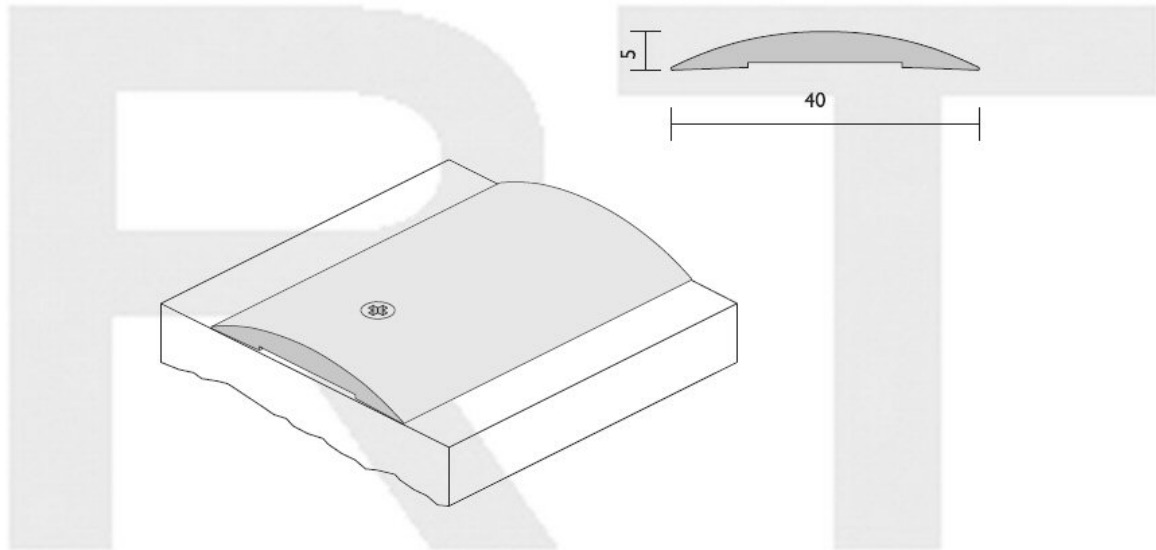

RAVEN RP82 Threshold plate

RP82

(H)

A low profile threshold plate used in conjunction with door bottom seals to prevent noise, rain, draught and smoke infiltration.

Location Door sills.

Sizes 1000 or 2000mm stock lengths.

Standard Finish Anodised Satin Clear.

Used in conjunction Raven door bottom seals.

Royde & Tucker Ltd

Bilton Road

Cadwell lane

Hitchin

SG4 0SB

Tel:01462 444444