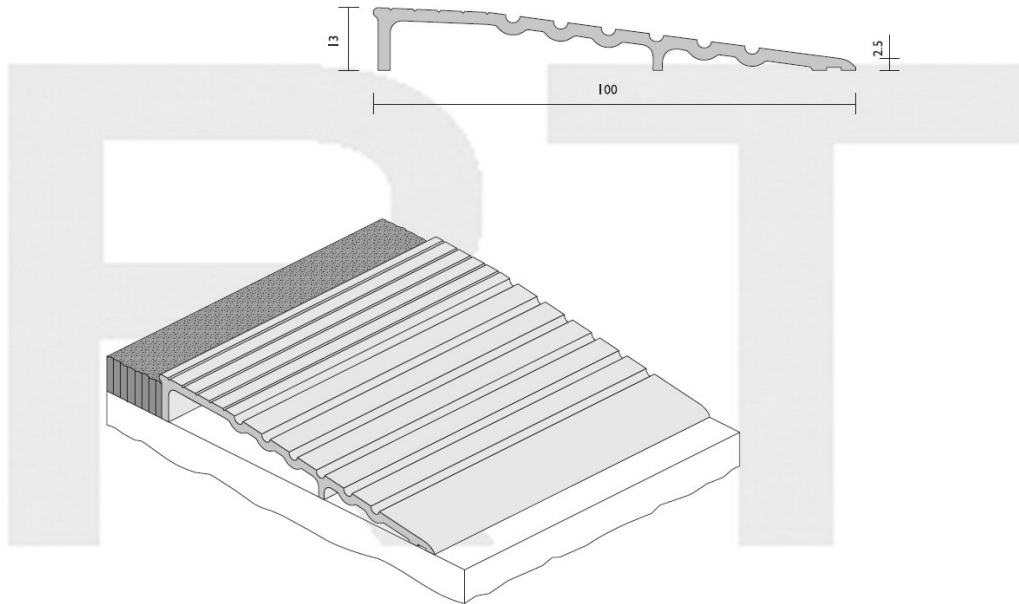

RAVEN RP77 Threshold plate

RP77

(H)

A heavy duty door threshold. The ribbed extrusions can be positioned back to back to provide a two way threshold ramp.

Location Door sill or used to provide a ramp frame for wheelchair access and internal door mats.

Sizes 1000 or 2250mm stock lengths.

Standard Finish Anodised Satin Clear.

Used in conjunction Raven door bottom seals.

Royde & Tucker Ltd

Bilton Road

Cadwell lane

Hitchin

SG4 0SB