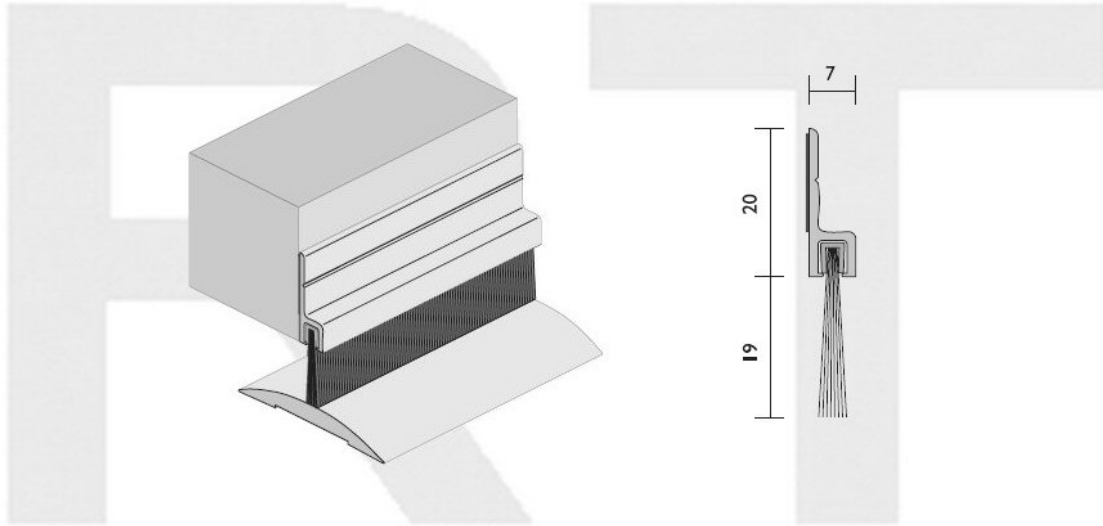

RAVEN RP75 Brush strip seals

RP75

(H)

A nylon brush seal with a self adhesive aluminium carrier. Mounted to the inside or outside door head and bottom face, RP75 provides a very neat sealing solution with the advantage of final on site installation which overcomes unforeseen floor or sill variation.

Location Door bottoms, single, double or sliding and double acting.

Min/Max Gap Up to 19mm (user determined).

Seal Sizes 1000 or 2250 stock lengths.

Used in conjunction Raven threshold plates.

Royde & Tucker Ltd