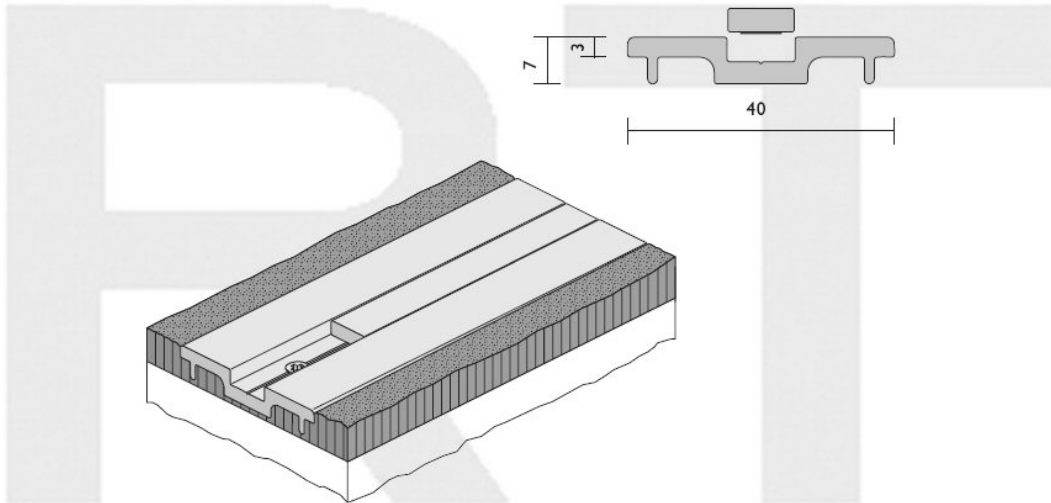

RAVEN RP66 Threshold plate

RP66 (H)

A flush fitting threshold plate for carpet covered floors. Used in conjunction with a door bottom seal such as RP8Si or RP38Si It is designed to provide an optimum sealing surface, as carpets can flatten and thus reduce sealing effectiveness. RP66 has concealed fixings with self adhesive aluminium insert.

Location The carpeted sill of interior doors.

Size 1000mm or 2000mm stock lengths.

Standard Finish Anodised Satin Clear.

Used in conjunction Raven door bottom seals.

Royde & Tucker Ltd

Bilton Road

Cadwell lane