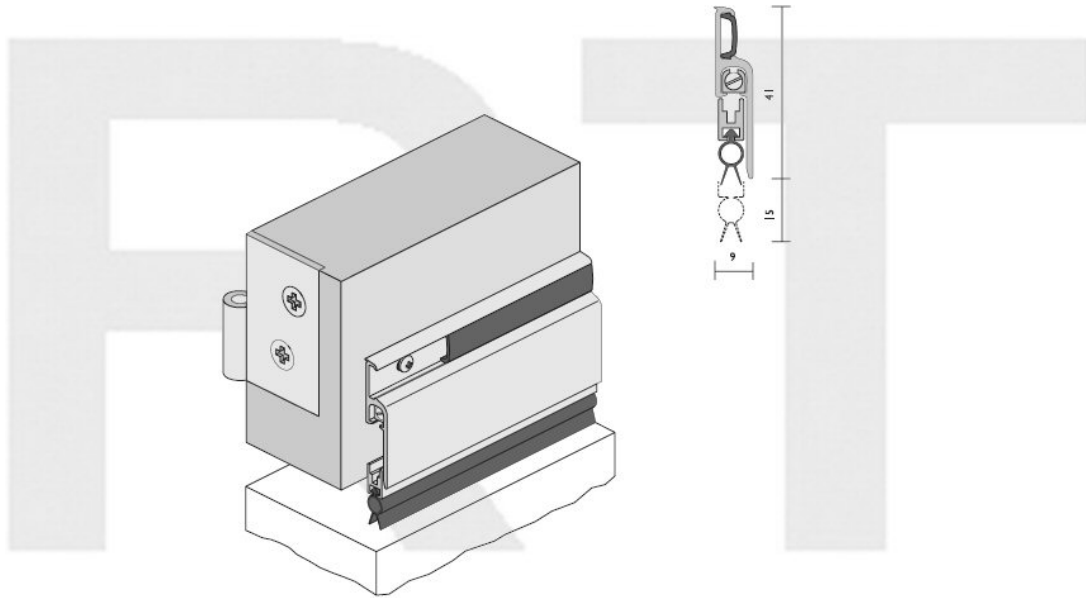

## RAVEN RP60 Automatic door bottom seal

RP60 (Residential)

(L)

A face mounted automatic door bottom seal which is spring loaded to lift clear of the floor as soon as the door leaf is opened by a few millimetres. The RP60 is operated automatically by pressure against the door jamb on its adjusting screw, and it incorporates concealed fixings. Location Single or double butt hinged doors.

Min/Max Gap 3mm/15mm.

Seal Sizes 915mm only between door stops, unit cuts back to 450mm min.

Standard Finish Anodised Satin Clear.

Durability tested to over 500,000 cycles without failure.

**Royde & Tucker Ltd**