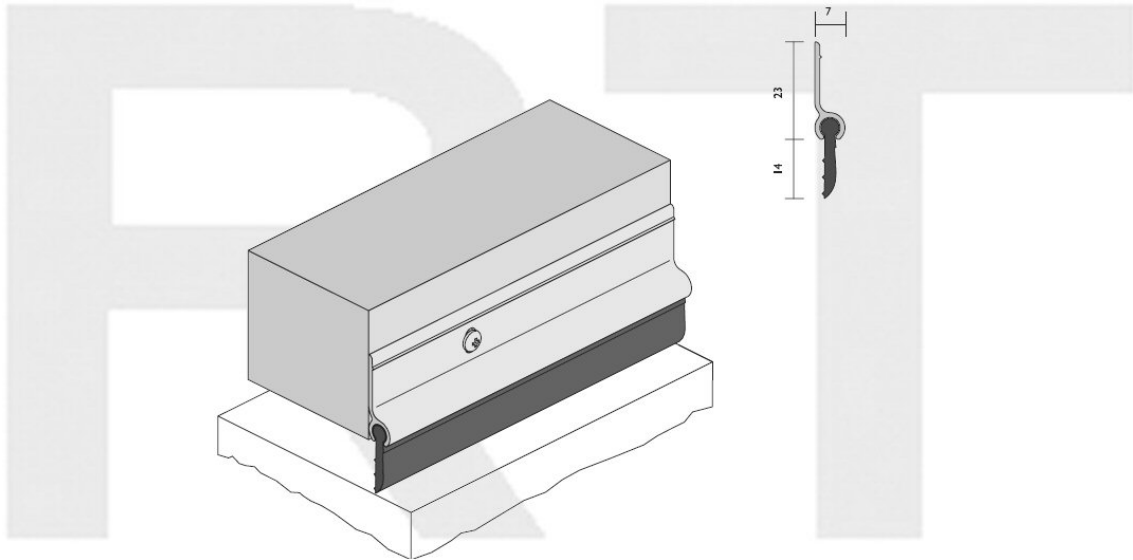

RAVEN RP5 Door bottom seal

RP5

(M)

A flexible EPDM weatherstrip sweep seal that fits to the bottom the door. Ideal for screen doors and sash windows to prevent insects from entering. Quick and easy to install to the door bottom, being fitted without removing the door, is also ideal for tilt-up doors.

Location Door bottoms, sash windows. Around stiles of tilt-up doors.

Min/Max Gap Up to 15mm (user determined).

Seal Sizes Available in 1000mm or 2250 stock lengths.

Maximum length 3000mm.

Standard Finish Anodised Satin Clear