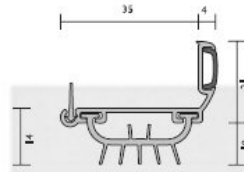

RAVEN RP4T Door bottom seal

RP4T

(H)

A weather seal, RP4T easily fits to the bottom of a door. RP4T is particularly suitable for roll-up doors. Its fixings are concealed and its multi blade seal defies rain infiltration.

Location Roll-up doors. Single and double butt hinged doors
(if used with threshold plate) or bulkhead applications.

Min/Max Gap User determined.

Seal Sizes Available in 1000mm stock lengths. Maximum length 3000mm.