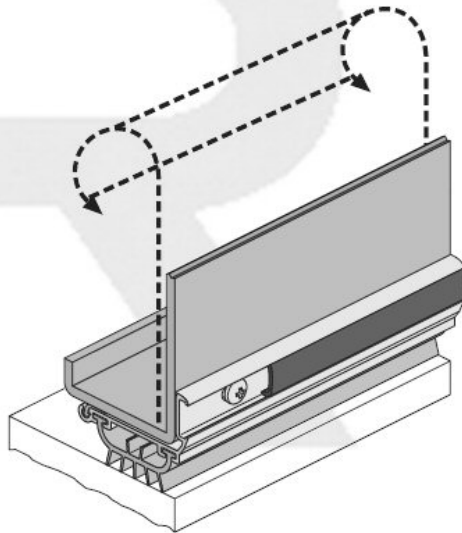

RAVEN RP4T Door bottom seal

RP4T

(H)

A weather seal, RP4T easily fits to the bottom of a door. RP4T is particularly suitable for roll-up doors. Its fixings are concealed and its multi blade seal defies rain infiltration.

Location Roll-up doors. Single and double butt hinged doors
(if used with threshold plate) or bulkhead applications.

Min/Max Gap User determined.

Seal Sizes Available in 1000mm stock lengths. Maximum length 3000mm.