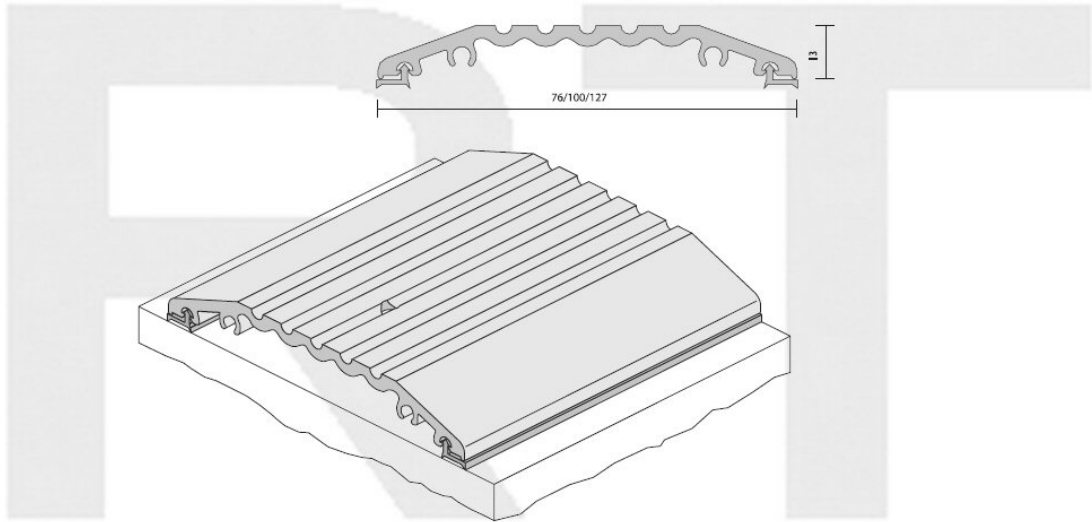

## RAVEN RP19 Threshold plate

RP19

(H)

A heavy duty ribbed door threshold plate.

Location Door sills.

Size 1000mm stock lengths.

Standard Finish Anodised Satin Clear.

Used in conjunction Raven door bottom seals.

Note: Varying widths available.

RP29 (width 76mm).

RP28 (width 127mm) also in 2000mm stock lengths.

**Royde & Tucker Ltd**

Bilton Road

Cadwell lane

Hitchin

SG4 0SB