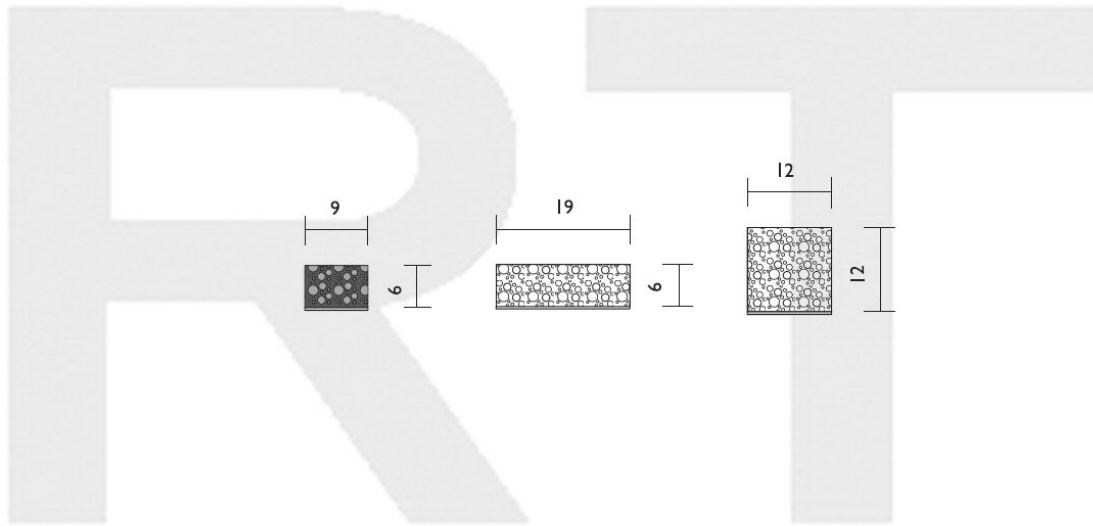

RAVEN RP14, RP14A, RP14B Self-adhesive seals

RP14, RP14A, RP14B (L)
Polyester foam adhesive weather seals which are available in white or charcoal,
(RP14B white only).

Location Around door and window frames.
Min/Max Gap 3/5mm (user determined).
Seal Sizes 5m coil (RP14b 2.5m lengths).