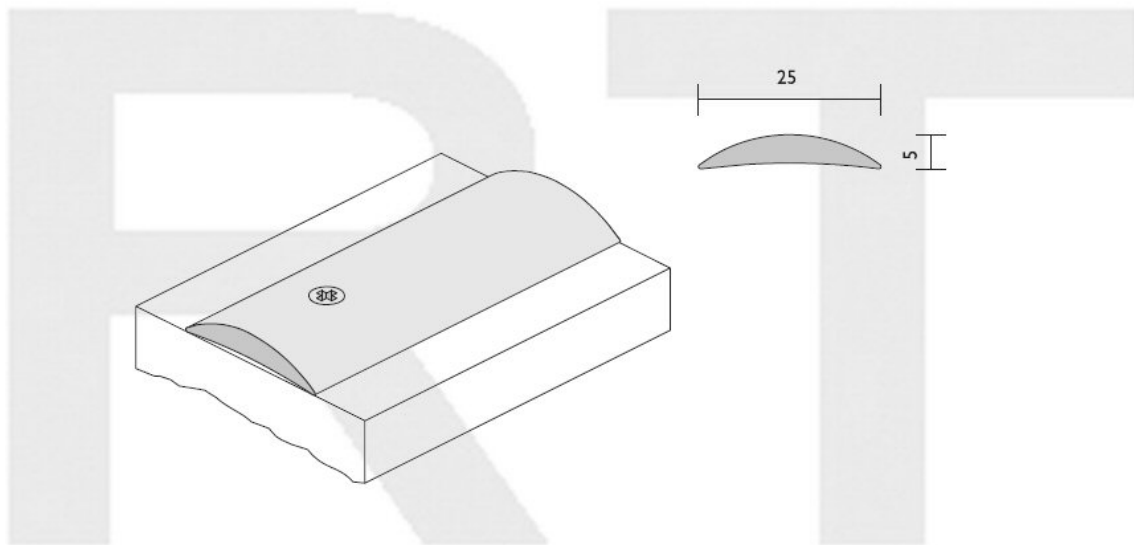

RAVEN RP13 Threshold plate

RP13

(M)

A low profile threshold plate which is often used in conjunction with door bottom seals to prevent rain infiltration.

Location Door sill.

Sizes 1000 or 2000mm stock lengths.

Standard Finish Anodised Satin Clear.

Used in conjunction Raven door bottom seals.

Royde & Tucker Ltd

Bilton Road

Cadwell lane

Hitchin

SG4 0SB

Tel:01462 444444