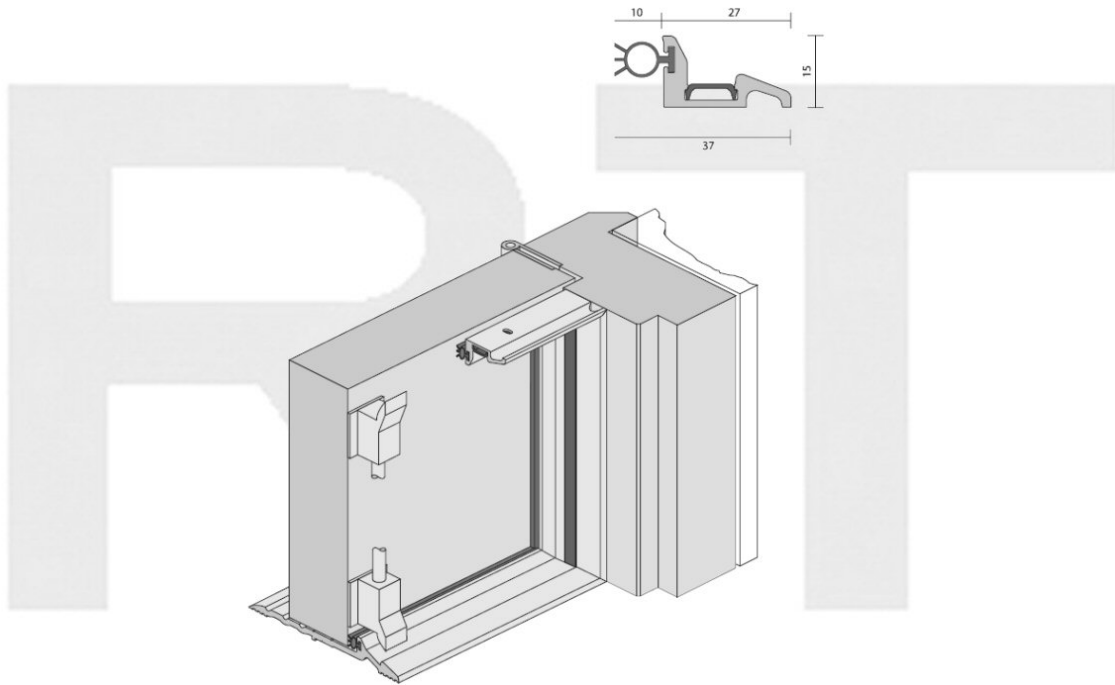

RAVEN RP118Si Door frame or Perimeter seal

RP118Si

(H)

RP 118Si is a smoke, weather and acoustic frame seal. It is Ideal for use on outward opening butt hinged doors. Its design accommodates a latch engagement for a suitable panic exit device at the head the door. Used in conjunction with the RP117Si threshold plate seal it provides a complete perimeter seal around the door with a top and bottom latch engagement for a panic exit device. Its aluminium carrier is sturdy and slotted for adjustment with concealed fixings. RP118Si is quick and easy to install (mitre joint) around the jamb and head of plain or rebated frames and can be installed without removing the door.

Location Head and jambs on single or double butt hinged doors.

Min/Max Gap 0mm to 10mm.

Seal Sizes single or double doorsets

Standard Finish Anodised Satin Clear.

Used in conjunction RP8Si, RP99Si, RP70Si (fully morticed), RP117Si (shown).