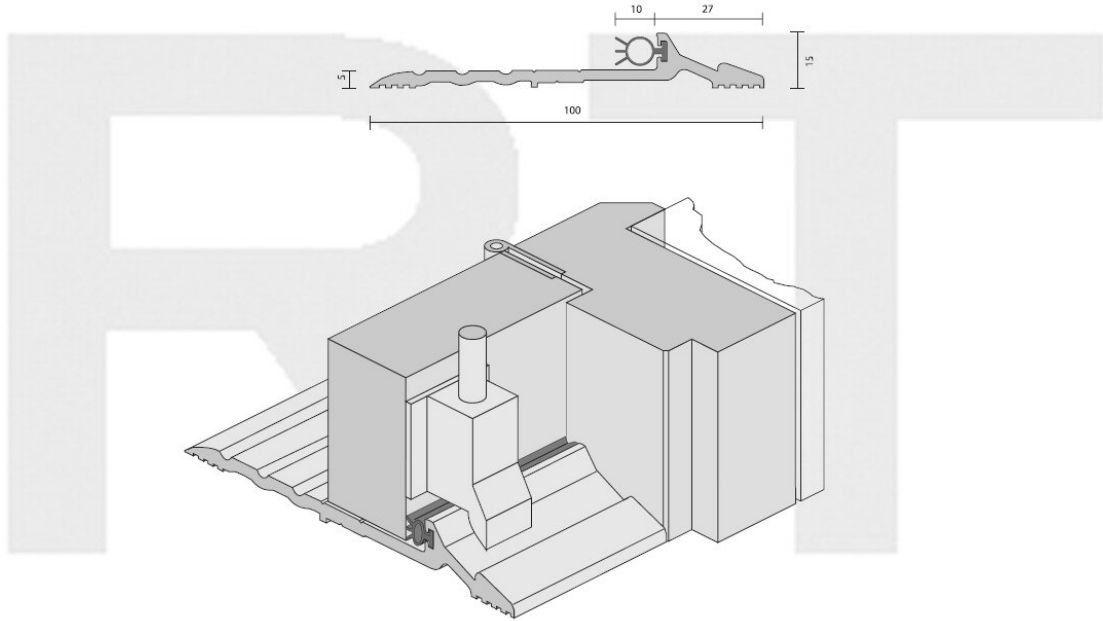

RAVEN RP117Si Threshold plate

RP117Si

(H)

The RP117Si is a weather, smoke and acoustic threshold plate seal suited to outward opening butt hinged doors. It is ideal for use with a panic type exit device (by others).

For acoustic applications the void under the threshold should be filled with sound foam or other suitable material (by others).

Location Door sills. (Butt hinges recommended).

Sizes 1000 or 2000 stock lengths.