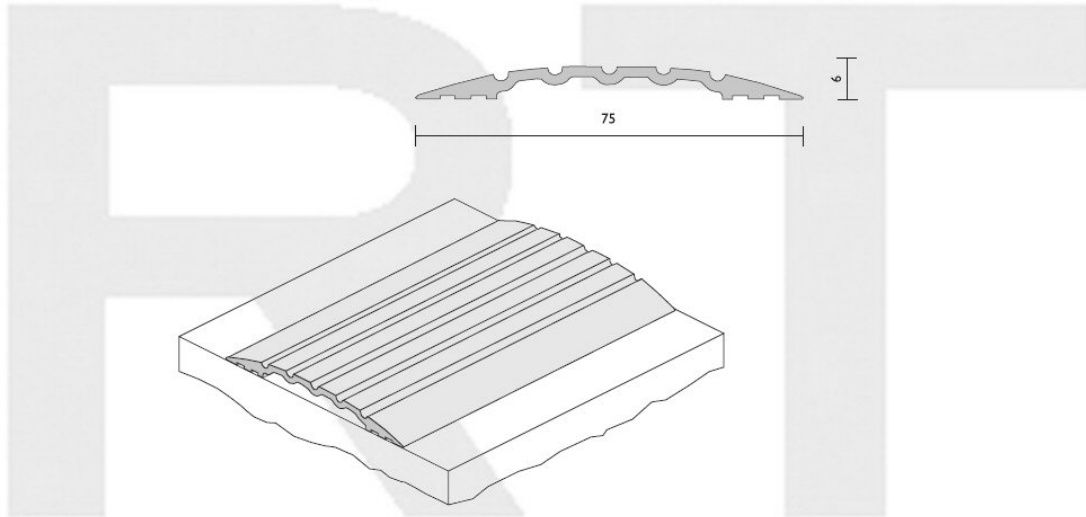

RAVEN RP115 Threshold plate

RP115

(H)

A low profile threshold plate used in conjunction with Raven door bottom seals to prevent rain, draught, smoke and noise infiltration.

Location Door sills.

Sizes 1000 or 2000mm stock lengths.

Standard Finish Anodised Satin Clear.

Used in Conjunction Raven door bottom seals.

Royde & Tucker Ltd

Bilton Road

Cadwell lane

Hitchin

SG4 0SB

Tel:01462 444444