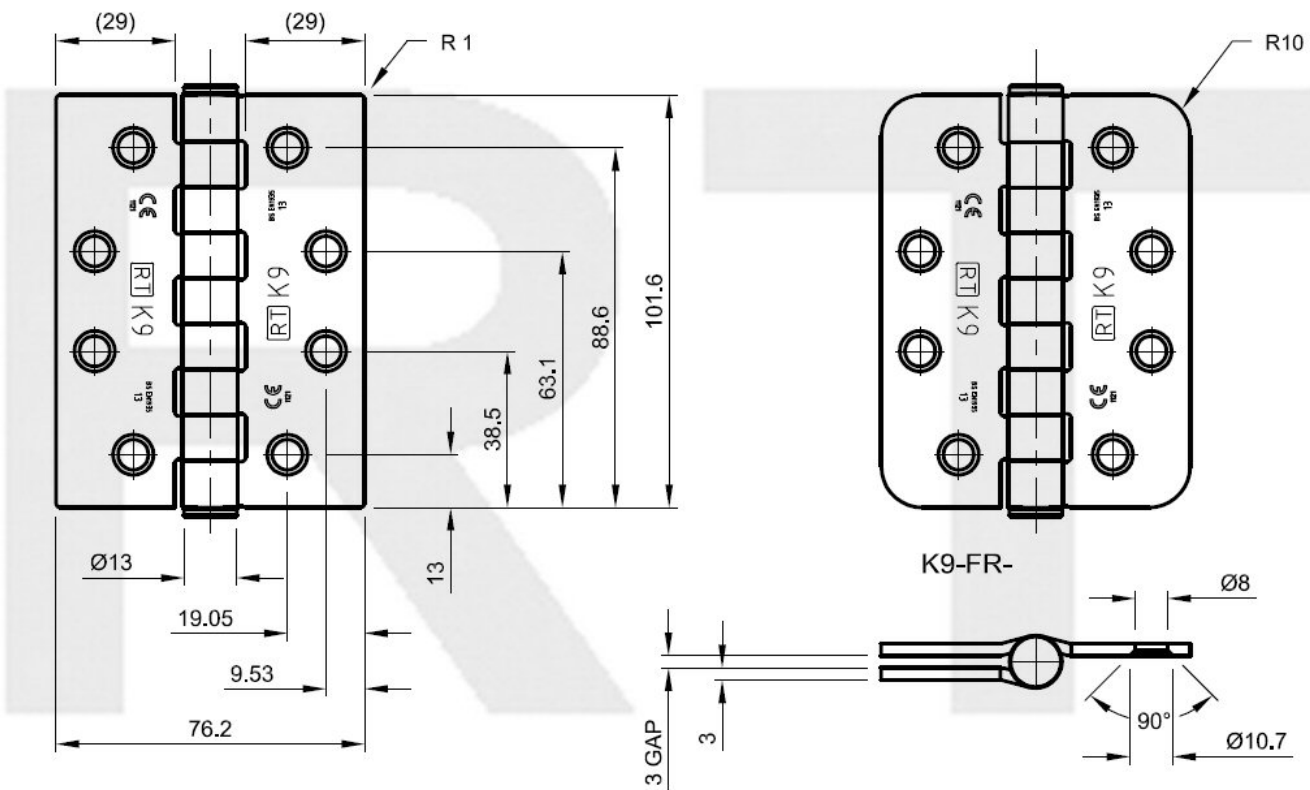

Royde & Tucker K9 Eco hinge

- 101.6x76.2x3mm butt hinge
- Stainless steel
- CE Certificate No. 1121-CPD-AC0009
- Certifire Approved - CF230
- To BS EN 1935 Grade 13
- c/w M4 x 30mm screws
- Appropriate for use with backcheck door closers, performance rating not reduced
- Maximum adjusted door weight 120kg
- Minimum door thickness 35mm
- Unit weight 0.26kg
- Packing box quantity 3 or 45 (square) OR 10 or 50 (radiused)

Note: FR version has R10 corner radii for easier fitting

Royde & Tucker Ltd

Bilton Road

Cadwell lane

Hitchin

SG4 0SB

Tel: 01462 444444

Fax: 01462 444433