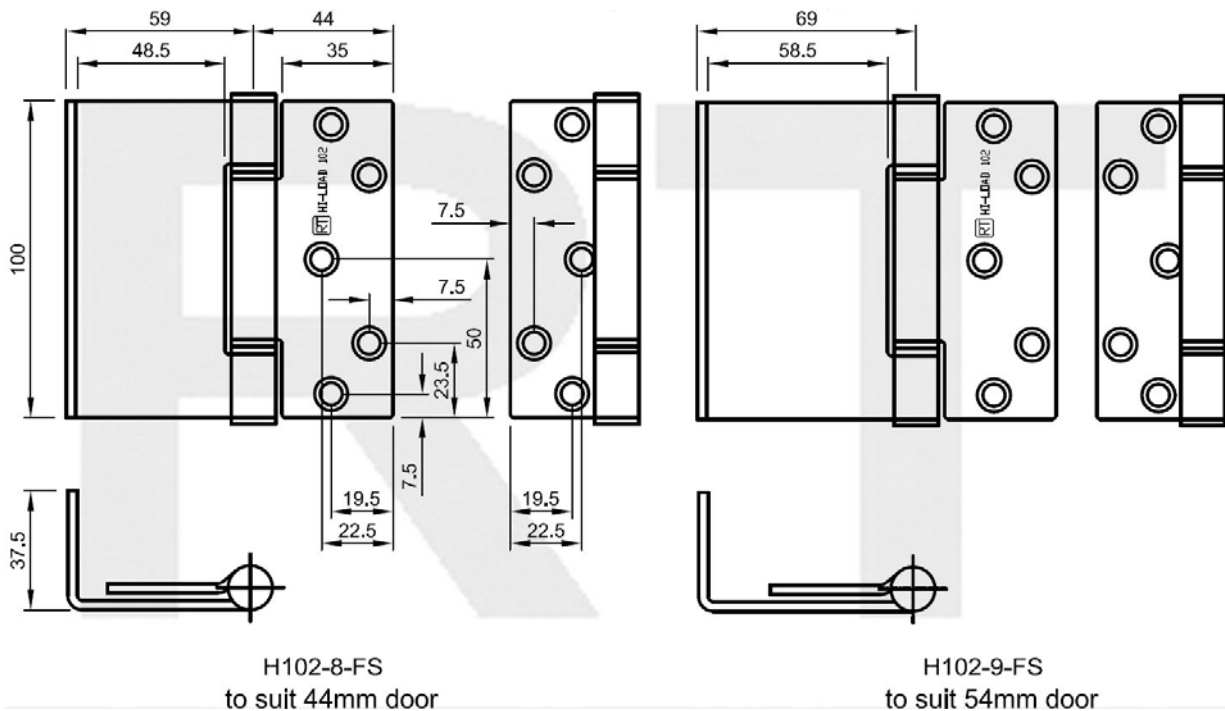

Royde & Tucker H102-8 & 9 HI-LOAD cranked hinge(s)

H102-8-FS
to suit 44mm door

H102-9-FS
to suit 54mm door

- 100x59/69x37.5mm Triple knuckle cranked hinge
- Grade 304 stainless steel or mild steel
- Maintenance free, guaranteed for 25 years
- c/w M5 x 30mm screws
- Maximum adjusted door weight 80kg
- Minimum door thickness 44/54mm
- Unit weight H102-8 0.38kg; H102-9 0.42kg
- Packing box quantity 6 or 30